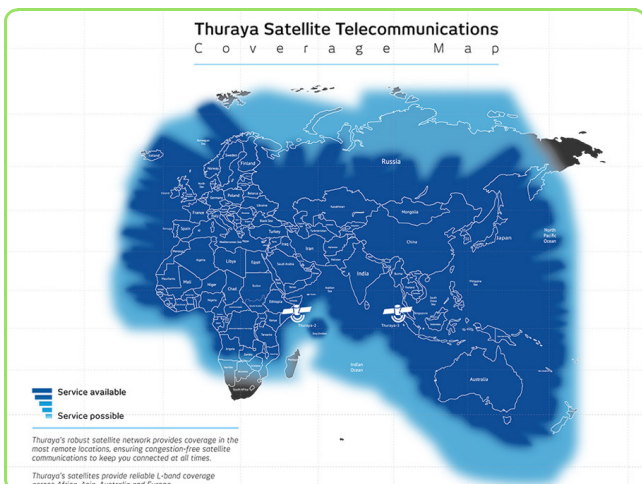

Coverage Map

Satellite and GSM

Connect to Satellite and GSM networks to enjoy connectivity in any location

Two SIM Card Slots

Use any combination of satellite and GSM SIM cards with 'Always-on' capability for both

Navigation Systems

Extensive combination of navigation systems: GPS, BeiDou, Glonass & Galileo

Talk-Time

Up to 11 hours talk-time & 100 hours standby time

Thuraya XT-PRO DUAL

Satellite Phone

VOICE CAPABILITY

SMS & EMAIL CAPABILITY

SOS SOS FUNCTION

LOW SPEED DATA

NAVIGATION

DUST & WATER RESISTANT

Nairobi Business Park, Unit B, 2nd Flr
P.O. Box 1063-00502, Nairobi, KENYA
Tel: +254-20-8045100/1 +254 (0) 20 2345611/2/3
Fax: +254 (0) 20 3596586
Cell: +254 720 605939/ 733 605939
Email: info@indigo.co.ke
www.indigotelecom.com